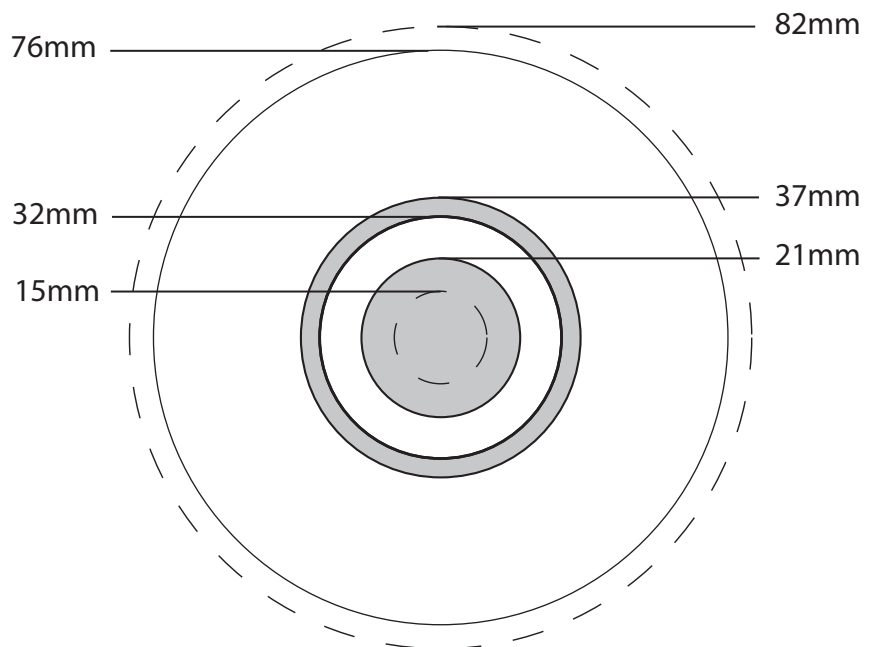

3" Mini-Round CD-R

Silk Screen and Digital Offset Specifications

● Non-Printing Area
Do Not Knock Out

Dotted lines indicate bleeds

Printable area:
37mm - 76mm
21mm - 32mm

Dimensions:

Outer Bleed	82mm
Outer Diameter	76mm
Stacking Ring	32-37mm
Center Hole	21mm
Center Bleed	15mm

CD ART

- A solid flood coat is required. (Color optional, Usually white)
- Please allow a 1/8"/.125 or 3mm bleed around the outside and inside print area of disc.
- Please insure that output file is a minimum of 300 DPI.
- Minimum line width is .5pt or .75pt if reversed.
- Minimum font size is 5pt.
- Minimum font size in knock out or reversed out form is 6pt bold.
- Minimum font size reversed out of halftone print without a white base is 7pt bold.
- Halftones should have a tonal range of 20% to 80%.
- Trapping should be performed at a minimum of .5pt.
- Specify all colors needed.
- Make sure all Photoshop files are CMYK rather than RGB.
- If spot colors are being used convert them from any prior CMYK or RGB colors.
- Use only Pantone Matching System (PMS) colors for spot colors unless art is CMYK.
- Colors printed on discs may vary from colors printed on paper.